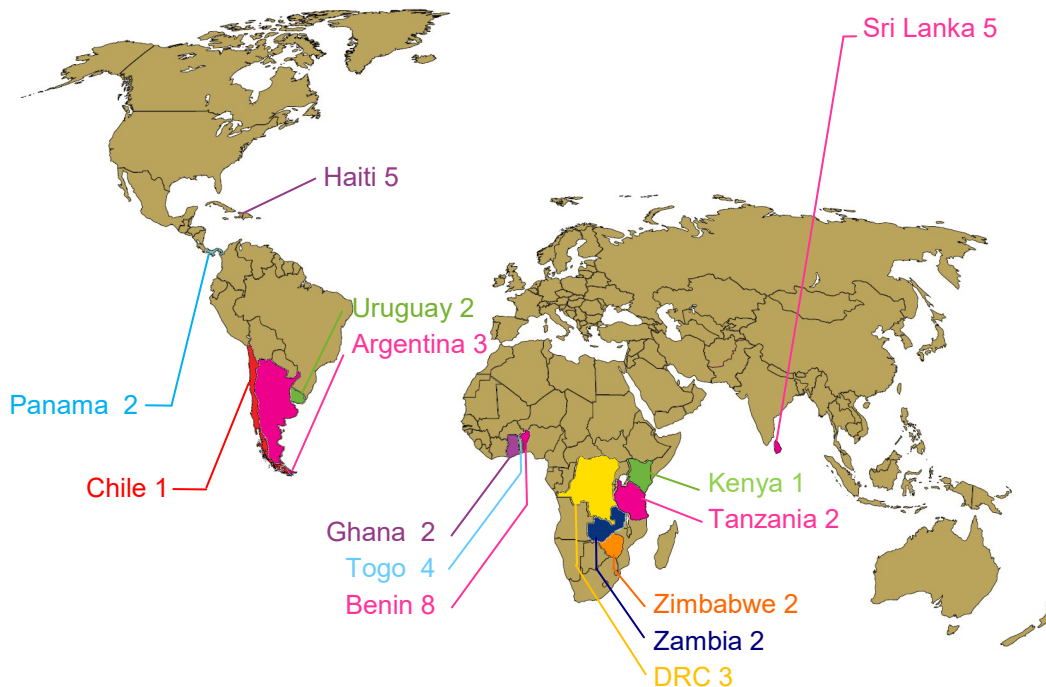

## Go Experience the Harvest!

A Ministry Trip is self-led by your local church, small group, class or business. It is comprised of **7-10 people** who join together to **fund and deliver equipment** directly to a JESUS Film team of nationals who are committed to reaching their country for Christ. Trips include **working hand-in-hand** with a JESUS Film team **on the field** and may include helping with a JESUS Film showing, equipment set up, handing out invitations, praying during the show, outreach, VBS, compassionate ministries, etc. Activities and needs vary by country. **Select a destination** from the list below.

Deliver Equipment

Engage in Ministry

Work with JF Teams

JESUS Film Showing

Leave Results to God!

## Help national workers around the world reach the lost with God's love!

Ministry teams use projection equipment to reach the lost and help start new churches. Equipment is needed to re-equip existing teams and to start new teams. Below are the regions and corresponding countries with number of needed equipment sets. Countries **underlined>** are in **urgent** need of equipment. *For more information visit [www.JFHP.org/MinistryTrips](http://www.JFHP.org/MinistryTrips).*