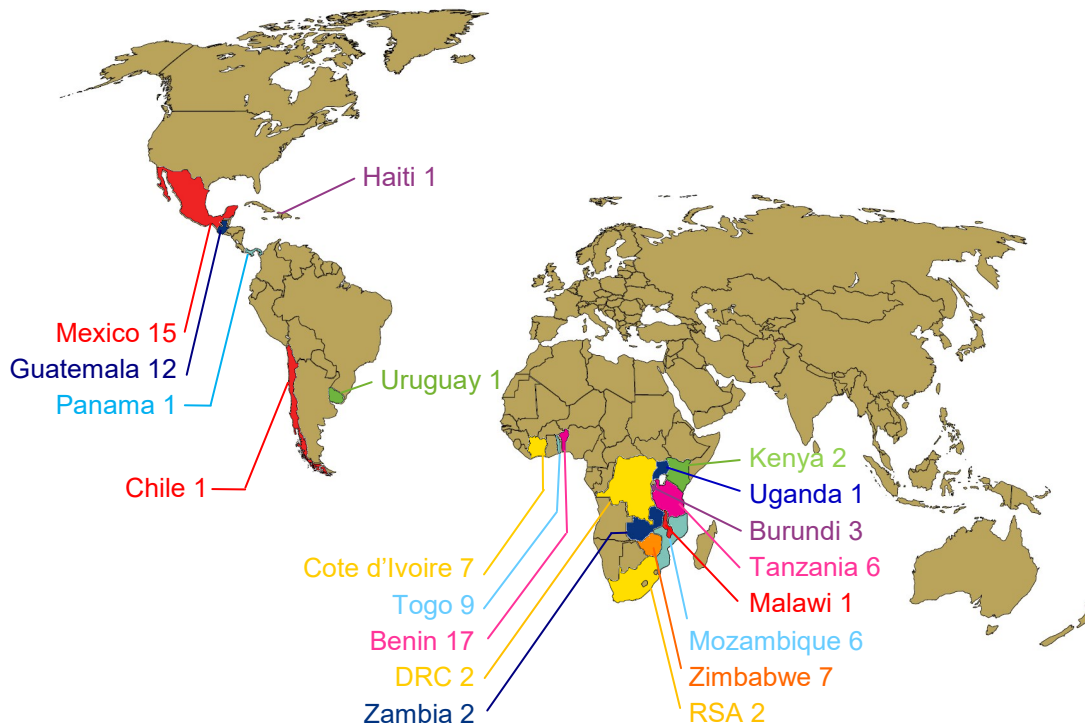

Your group can experience a JESUS Film Ministry Trip

Go Experience the Harvest!

A Ministry Trip is self-led by your local church, small group, class or business. It is comprised of **7-10 people** who join together to **fund and deliver equipment** directly to a JESUS Film team of nationals who are committed to reaching their country for Christ. Trips include **working hand-in-hand** with a JESUS Film team **on the field** and may include helping with a JESUS Film showing, equipment set up, handing out invitations, praying during the show, outreach, VBS, compassionate ministries, etc. Activities and needs vary by country. **Select a destination** from the list below.

Deliver Equipment

Engage in Ministry

Work with JF Teams

JESUS Film Showing

Leave Results to God!

Help national workers around the world reach the lost with God's love!

Ministry teams use projection equipment to reach the lost and help start new churches. Equipment is needed to re-equip existing teams and to start new teams. Below are the regions and corresponding countries with number of needed equipment sets. Countries **underlined>** are in **urgent** need of equipment. *For more information visit www.JFHP.org/MinistryTrips.*