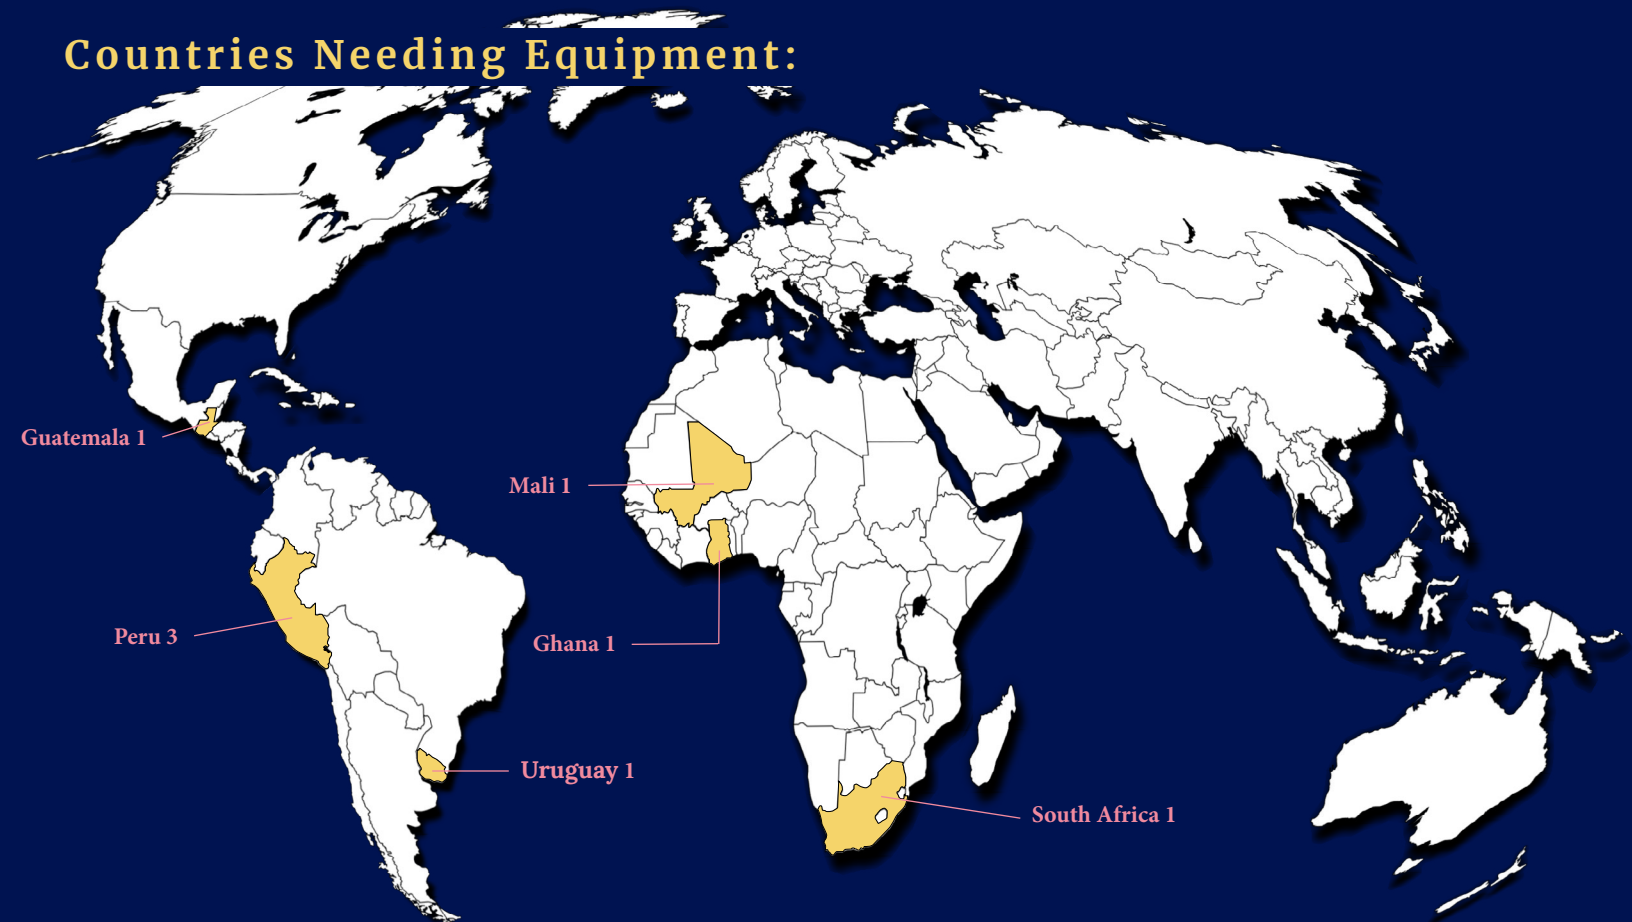

JESUS FILM HARVEST PARTNERS MINISTRY TRIPS

DELIVER **ESSENTIAL** EQUIPMENT TO A TEAM IN NEED

Your group of 2-20 people can serve and experience incredible Kingdom work:

- See a JESUS film showing and experience the power of the gospel.
- Interact with an indigenous team as they do ministry.
- Deliver an equipment set with valuable tools and resources to a team.

Countries Needing Equipment:

Equipment is needed in many countries! To begin planning your trip today,
call Daniel or Randi: 913-663-5700 or email JFministry@JFHP.org