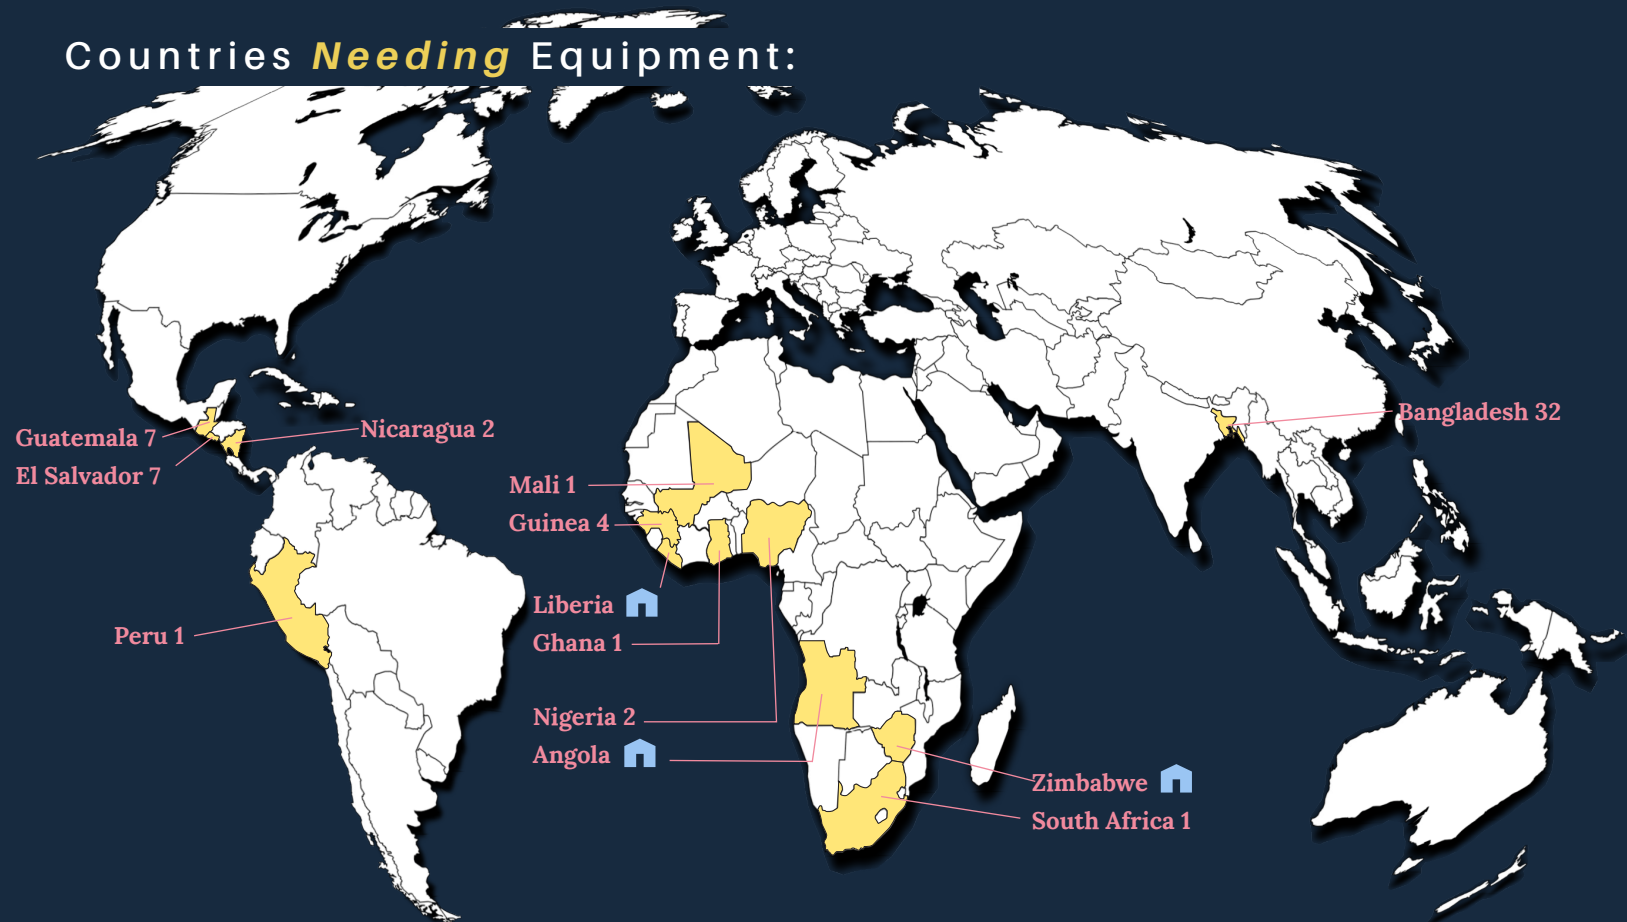

# JESUS FILM HARVEST PARTNERS MINISTRY TRIPS

## DELIVER ESSENTIAL EQUIPMENT TO A TEAM IN NEED

Your group of 2-20 people can serve and experience incredible Kingdom work:

- See a *JESUS* film showing and experience the power of the gospel.
- Interact with an indigenous team as they do ministry.
- Deliver an equipment set with valuable tools and resources to a team.

### Countries *Needing* Equipment:

 ARK shelter needs to be delivered

Equipment is needed in many countries! To begin planning your trip today, call Daniel or Randi: **913-663-5700** or email [JFministry@JFHP.org](mailto:JFministry@JFHP.org)