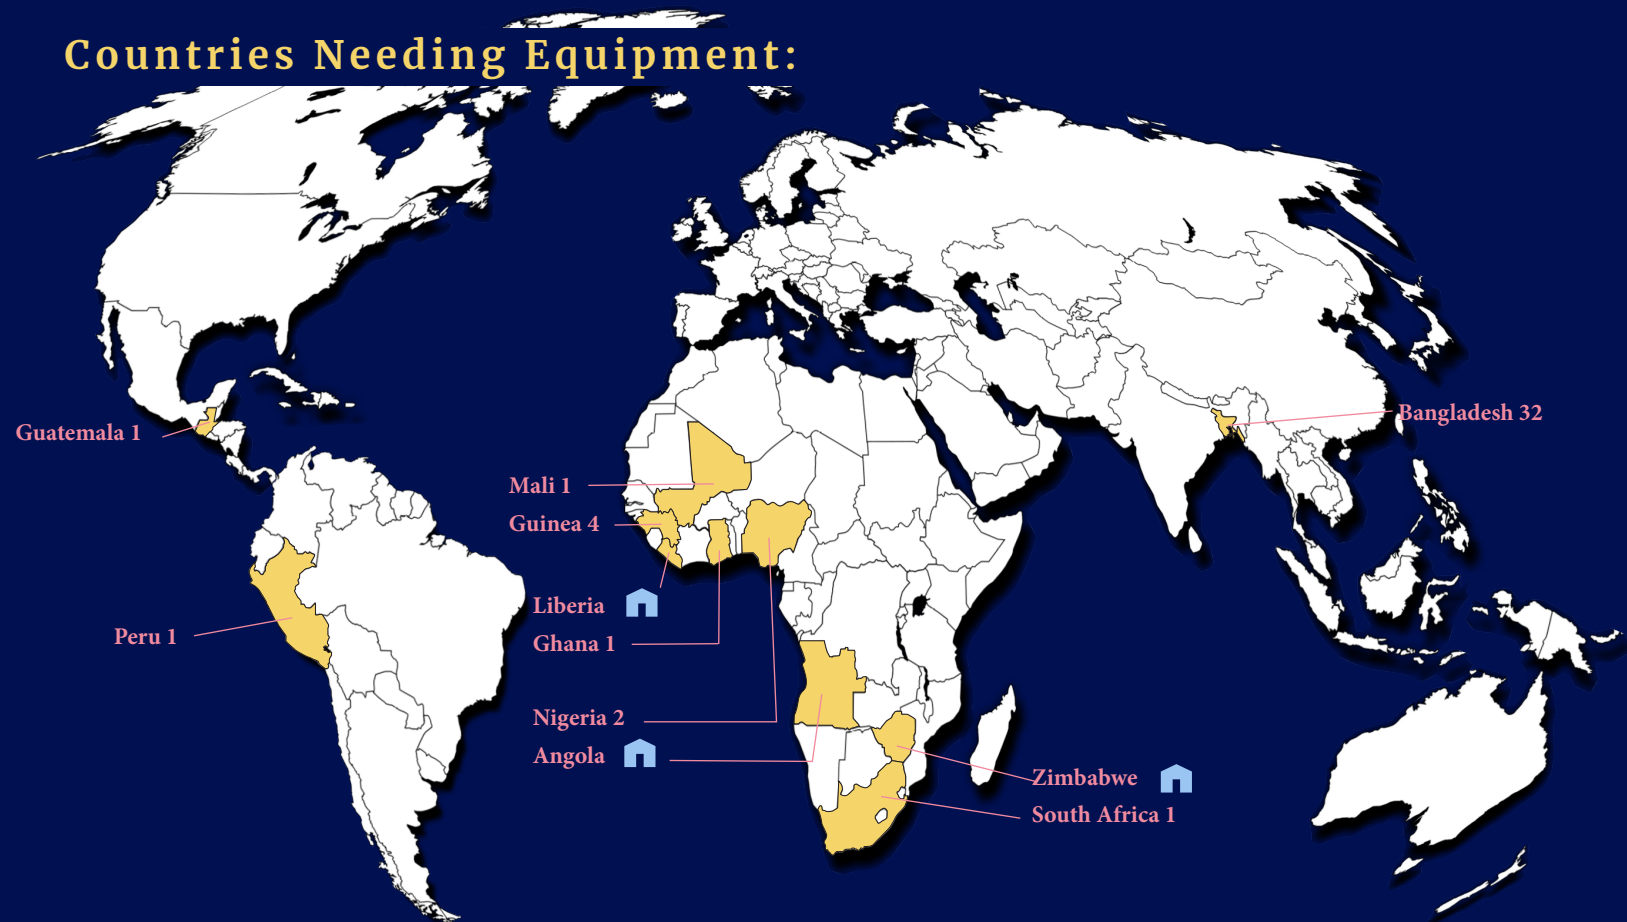

JESUS FILM HARVEST PARTNERS MINISTRY TRIPS

DELIVER **ESSENTIAL** EQUIPMENT TO A TEAM IN NEED

Your group of 2-20 people can serve and experience incredible Kingdom work:

- See a JESUS film showing and experience the power of the gospel.
- Interact with an indigenous team as they do ministry.
- Deliver an equipment set with valuable tools and resources to a team.

Countries Needing Equipment:

 ARK shelter needs to be delivered

Equipment is needed in many countries! To begin planning your trip today,
call Daniel or Randi: 913-663-5700 or email JFministry@JFHP.org

11/15/2024