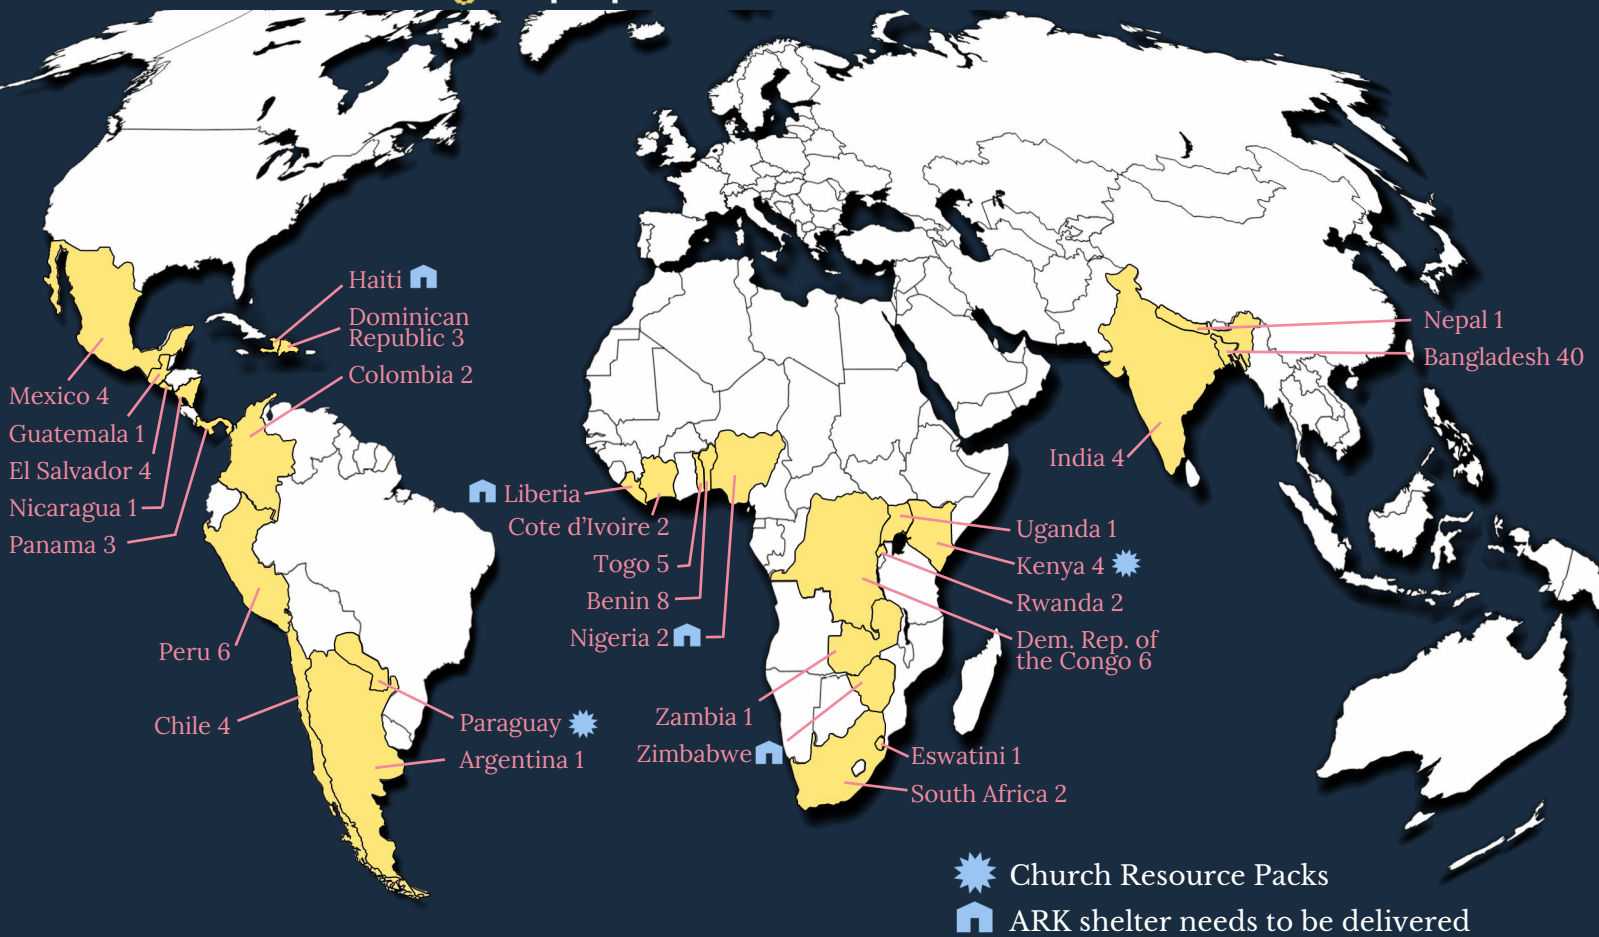

JESUS FILM HARVEST PARTNERS MINISTRY TRIPS

DELIVER ESSENTIAL EQUIPMENT TO A TEAM IN NEED

Your group of 2-20 people can serve and experience incredible Kingdom works:

- See a JESUS film showing and experience the power of the gospel.
- Interact with an indigenous team as they do ministry.
- Deliver an equipment set with valuable tools and resources to a team.

Countries Needing Equipment:

Equipment is needed in many countries! To begin planning your trip today, call Daniel or Randi: **913-663-5700** or email **JFministry@JFHP.org**