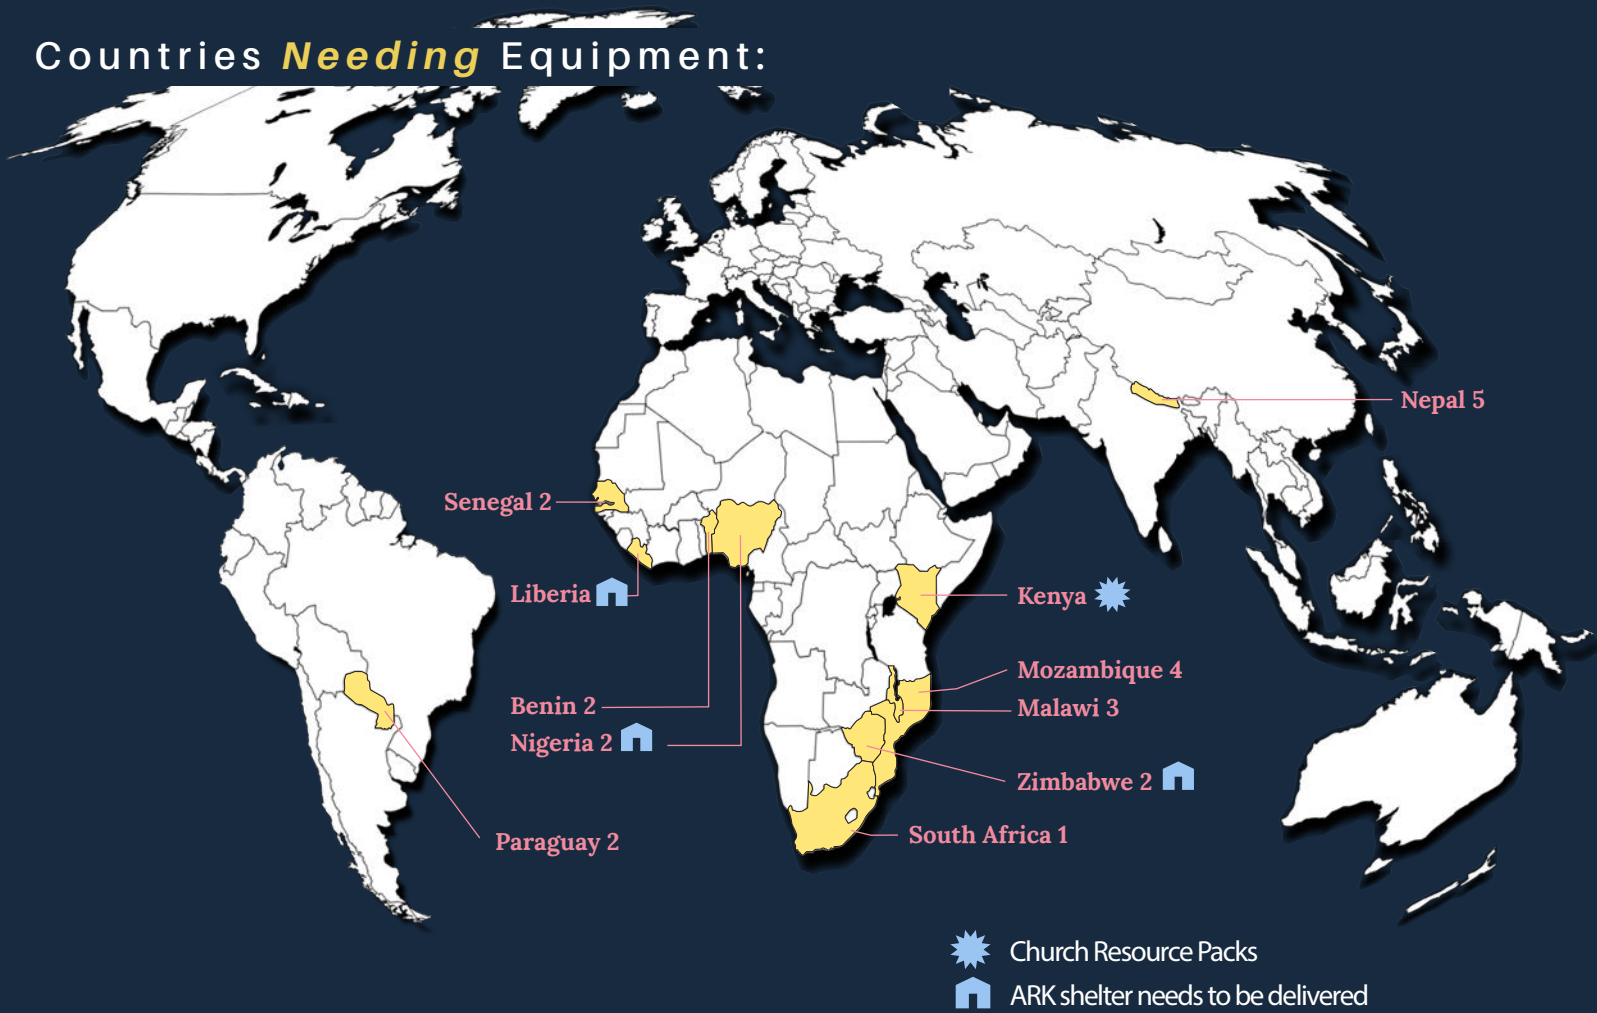

Countries *Needing* Equipment:

★ Church Resource Packs
🏠 ARK shelter needs to be delivered

Equipment is needed in many countries! To begin planning your trip today, call Daniel or Randi: **913-663-5700** or email **JFministry@JFHP.org**

09/08/2022