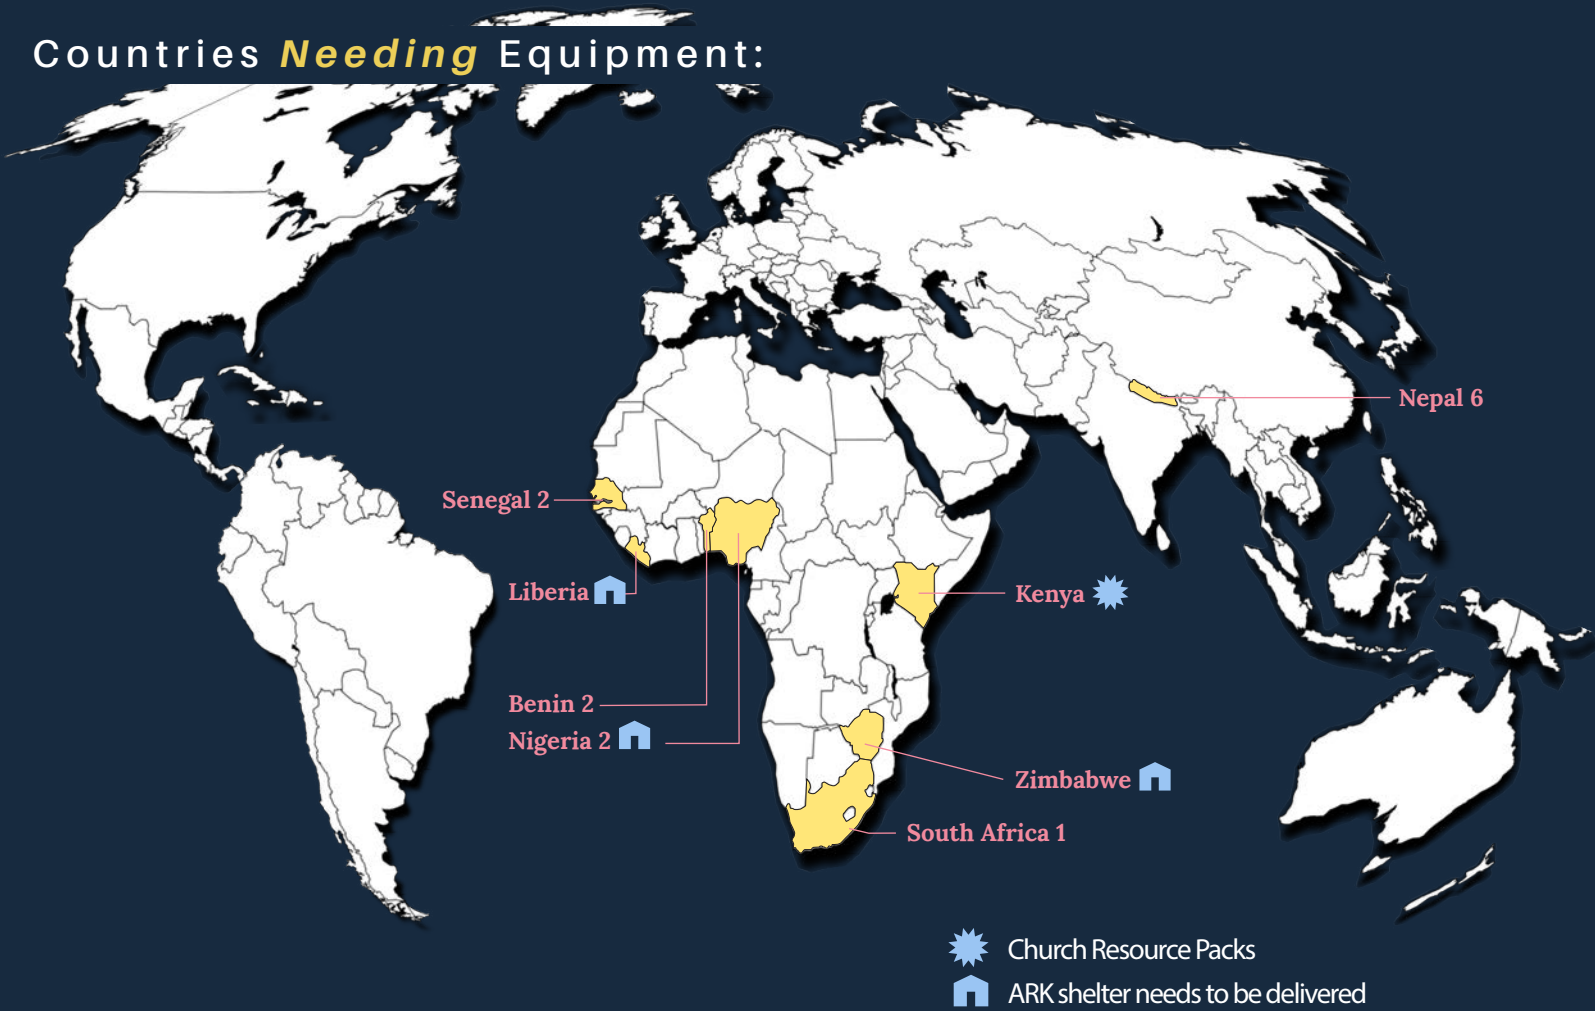

Countries *Needing* Equipment:

Equipment is needed in many countries! To begin planning your trip today, call Daniel or Randi: **913-663-5700** or email JFministry@JFHP.org

11/07/2022