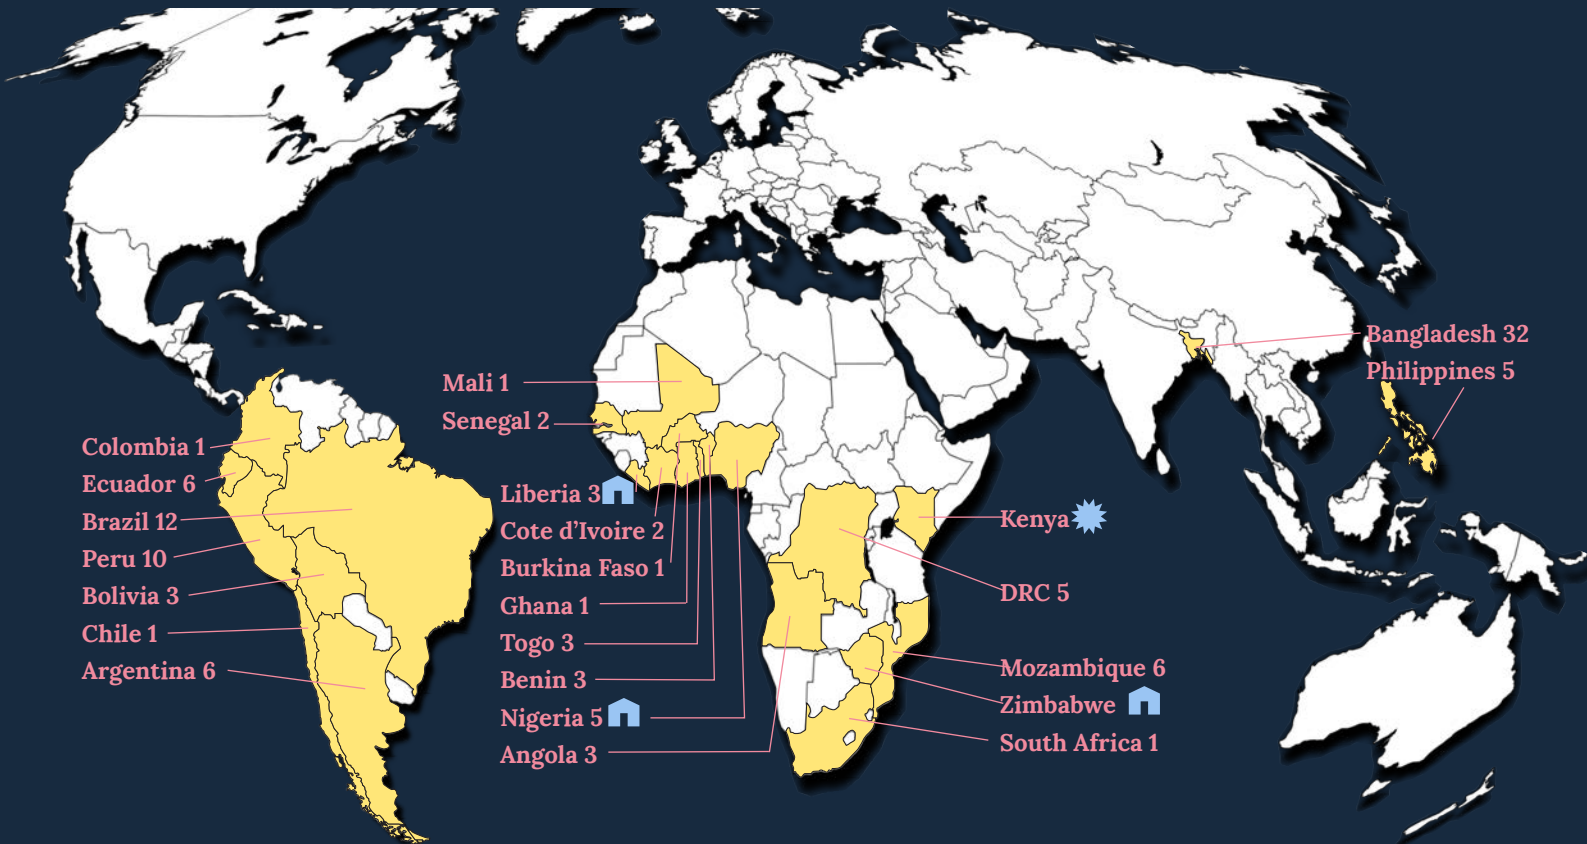

# JESUS FILM HARVEST PARTNERS MINISTRY TRIPS

## DELIVER ESSENTIAL EQUIPMENT TO A TEAM IN NEED

Your group of 2-20 people can serve and experience incredible Kingdom work:

- See a *JESUS* film showing and experience the power of the gospel.
- Interact with an indigenous team as they do ministry.
- Deliver an equipment set with valuable tools and resources to a team.

### Countries *Needing* Equipment:

★ Church Resource Packs  
🏠 ARK shelter needs to be delivered

Equipment is needed in many countries! To begin planning your trip today, call Daniel or Randi: **913-663-5700** or email [JFministry@JFHP.org](mailto:JFministry@JFHP.org)